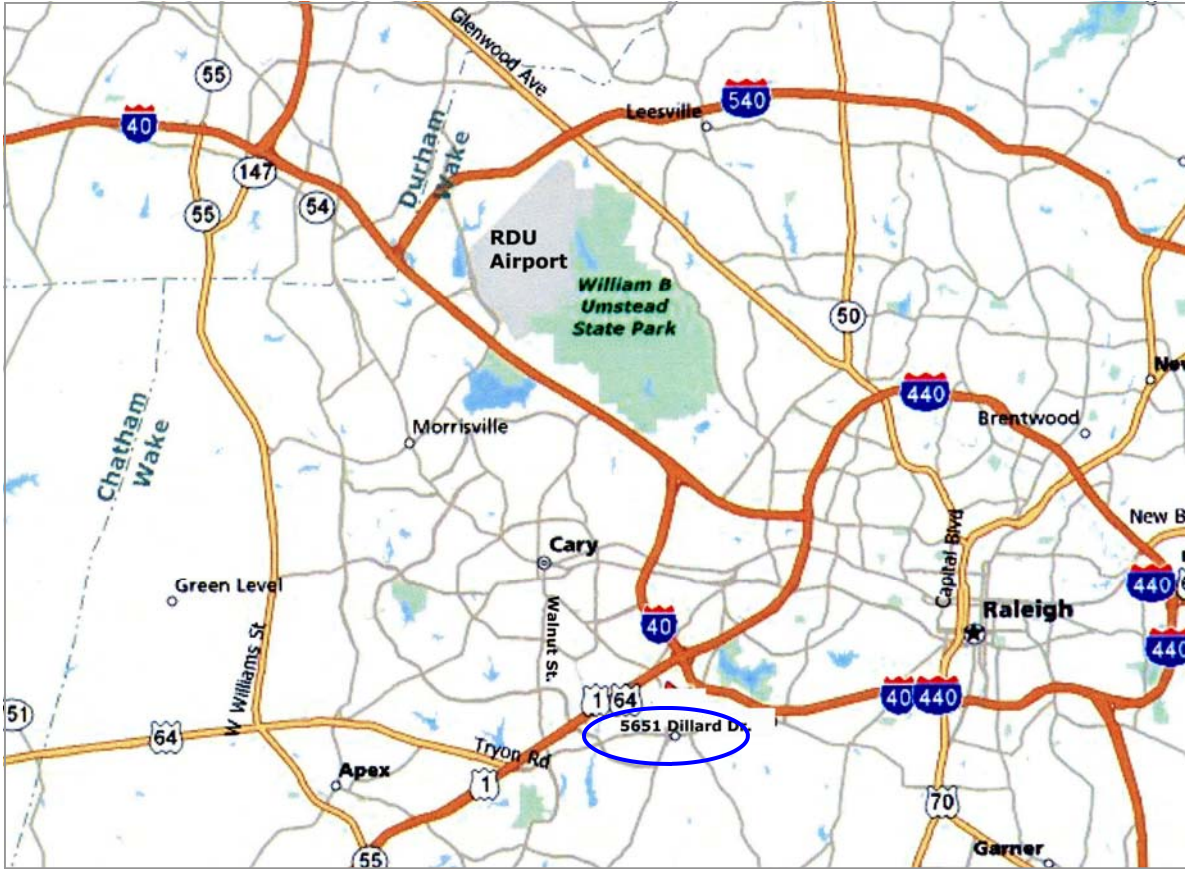

**Directions to [TC]² - New Location
5651 Dillard Drive, Cary, NC 27518
919.380.2156**

To [TC]² from RDU Airport

I-40 East to US 1 South/Hwy 64 West, Exit 293A. Take Exit 101A, turn right onto Walnut Street. At fourth stop light, turn left onto Dillard Drive. Second office building on right in Crossroads Corporate Park—across the street from Home Depot.

Area Hotels—Advise you are visiting [TC]² for the best rate.

Holiday Inn Hotel & Suites

Across the Street from [TC]²
5630 Dillard Drive
Cary, NC 27511
919.851.1220

Comfort Suites

I-40 East to US Hwy 1S/Hwy 64 West, Exit 293A. Take exit 98A, Tryon Road East, turn left on Ashville Ave. past Hampton Inn. 305 Ashville Ave.
919.852.4318

Other nearby hotels: Candlewood Suites— 919.468.4222
Best Western Cary— 919.481.1200
Red Roof Inn— 919.467.3400