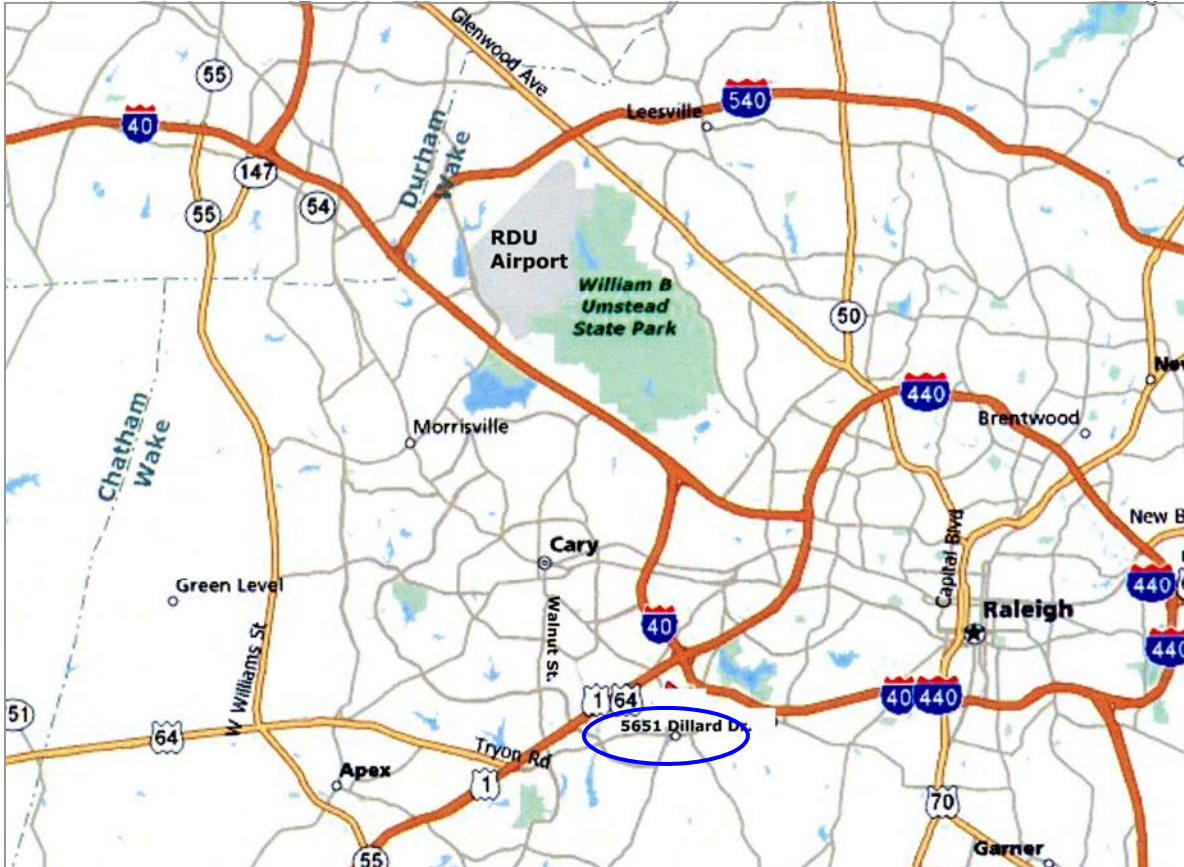

**Directions to [TC]²
5651 Dillard Drive, Cary, NC 27518
919.380.2156**

To [TC]² from RDU Airport

I-40 East to US 1 South/Hwy 64 West, Exit 293A. Take Exit 101A, turn right onto Walnut Street. At fourth stop light, turn left onto Dillard Drive. Second office building on right in Crossroads Corporate Park—across the street from Home Depot.

Area Hotels—Advise you are visiting [TC]² for the best rate.

Holiday Inn Hotel & Suites

Across the Street from [TC]²
5630 Dillard Drive
Cary, NC 27511
919.851.1220

Comfort Suites

I-40 East to US Hwy 1S/Hwy 64 West, Exit 293A. Take exit 98A, Tryon Road East, turn left on Ashville Ave. past Hampton Inn. 305 Ashville Ave.
919.852.4318

Other nearby hotels: Hampton Inn & Suites—Exit 290 off I-40—919.233.1798
Best Western Cary— 919.481.1200
Red Roof Inn— 919.467.3400